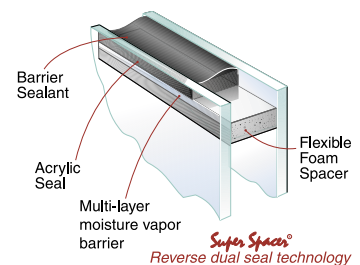

Energy Efficient

Premier's® extruded interlock system combined with dual-finned barrier weatherstripping produces maximum energy efficiency.

our patio door systems are **ENERGY STAR®** compliant.

ComforTech™ DLA Features

- 7/8" High Performance Low-E Argon glass standard
- Maximum condensation resistance
- Sound dampening
- Durable - the most failure-free sealing system available
- Lifetime Limited Warranty

ComforTech™ DLA Warm Edge Glazing System